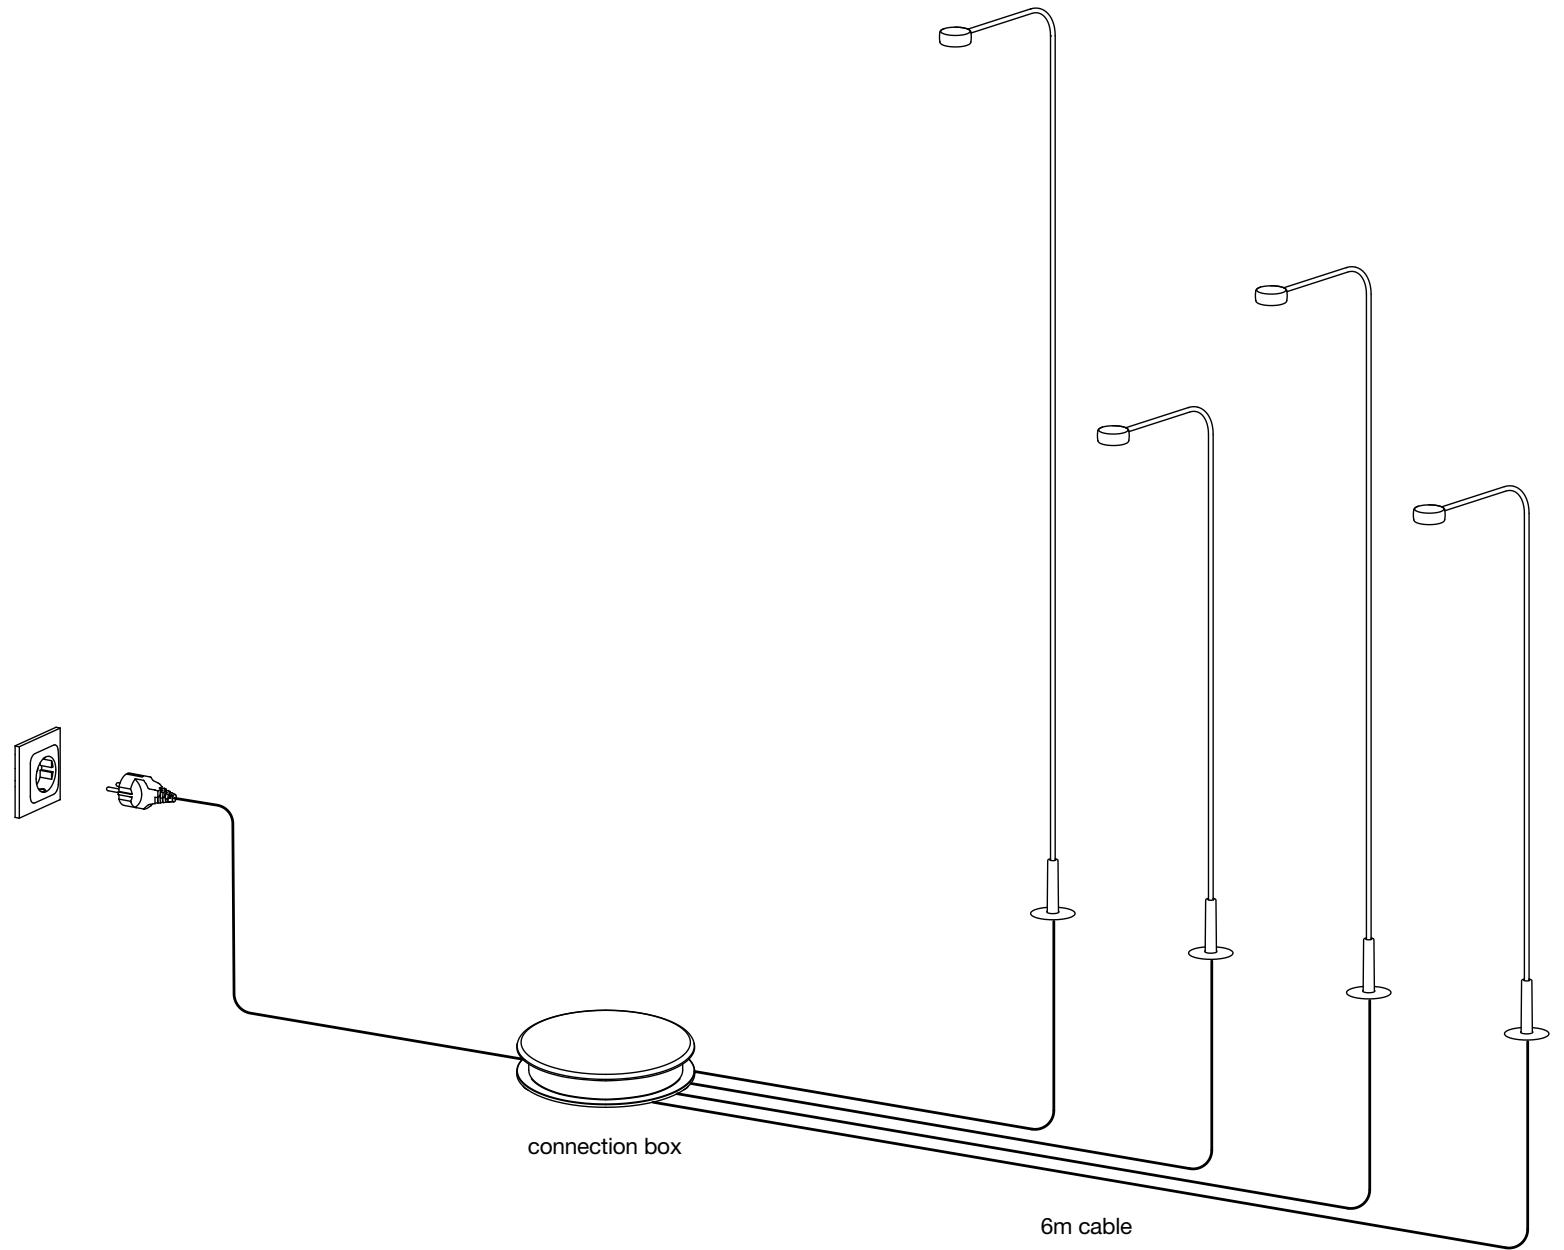

→ h. 1000 mm

2,5W | 180 lm (*)

100°
350 cd/klm

floor

DOT
floor

IP44 / driver IP20
ø 50 × h. 1100 mm

WHITE LED

→ h. 1100 mm

3000K CRI>90
100-240V 50/60Hz - ☐

6,5W | 400 lm (*)

plug ready for
EU / USA / UK

Asymmetric
200 cd/klm

connection box

PLUG and PLAY

ø 190 mm

230/24V DC - max 20W
IP65 / schuko IP44 / 2m) - 