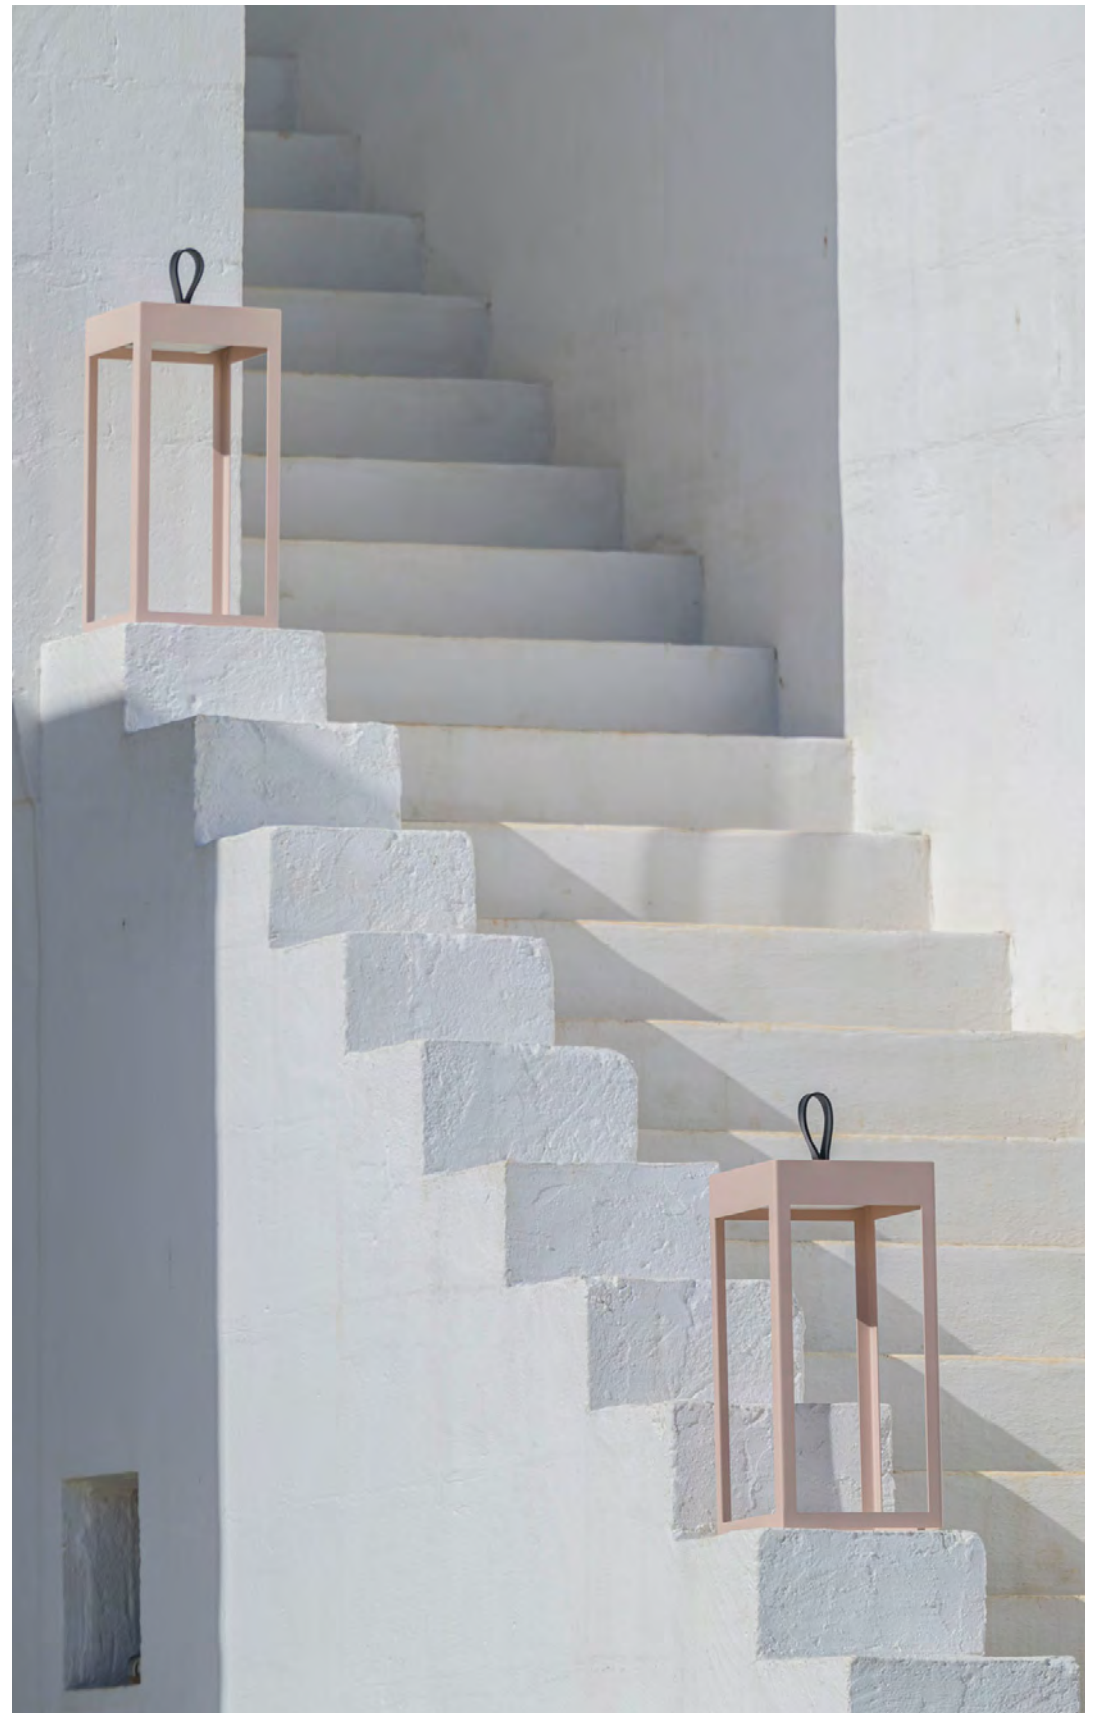

ETEREA large